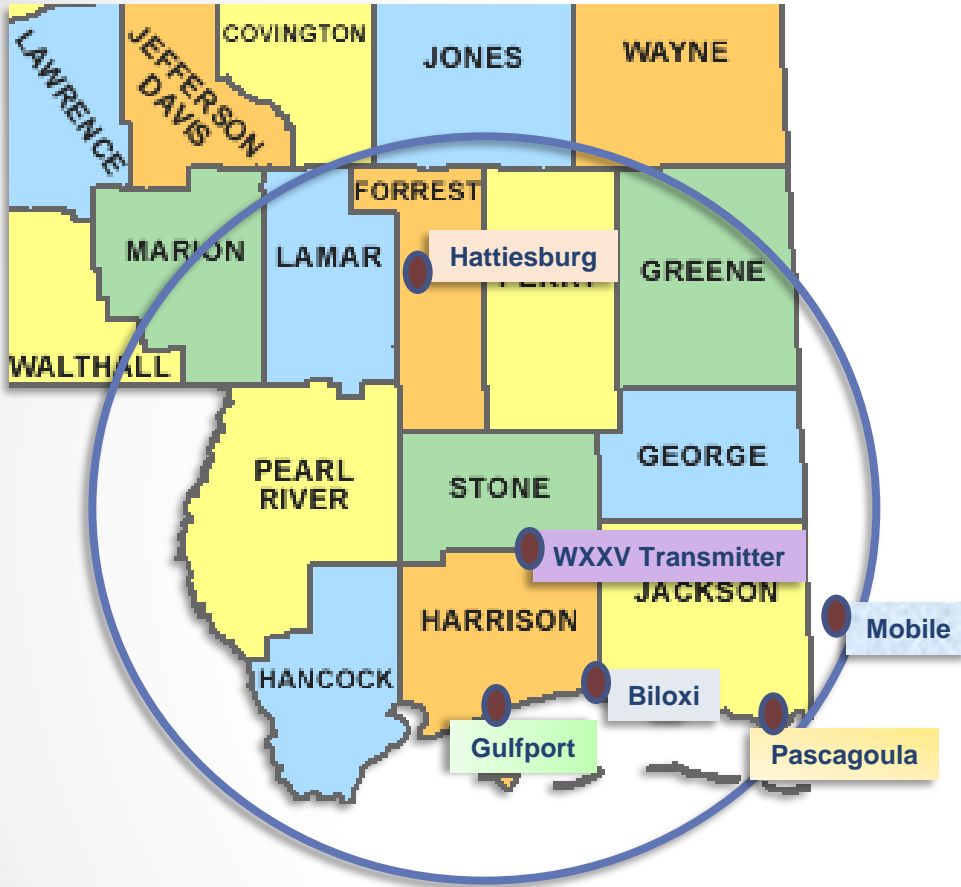

NEWS 25
YOUR LOCAL CHOICE

WXXV25.com

CHARTLOCAL

FOX  **THE CW**
WXXV 25
GULFPORT BILOXI PASCAGOULA SO MISSISSIPPI

BUSINESSES NOW HAVE A GREAT LOCAL CHOICE FOR ADVERTISING. WXXV PROVIDES 3 STRONG NETWORKS, SOME OF THE BEST SYNDICATED PROGRAMMING, THE MOST COMPREHENSIVE SPORTS PACKAGES IN THE MARKET, IN ADDITION TO A FULL SERVICE PROVIDER FOR YOUR DIGITAL ADVERTISING NEEDS.

WXXV Television Coverage Area

DMA Market Ranking: 157
DMA TV Households: 138,800

TV HH By County

HARRISON: 74,130
JACKSON: 51,410
STONE: 6,100

Source: comScore/ Rentrak Media Research

YOUR LOCAL CHOICE FOR THE GULF COAST

WXXV-TV FOX25
14351 Highway 49 N
Gulfport, MS 39503
Phone (228) 832-2525 Fax (228) 832-4442
WXXV25.COM

WXXV NEWS 25 CURRENTLY PROVIDES 6 ½ HOURS OF LOCAL NEWS EACH WEEKDAY, AND LOCAL VIEWERS – AND YOUR POTENTIAL CUSTOMERS ARE LOVING THE NEW CHOICE AVAILABLE TO THEM. ADVERTISING IN NEWS 25 IS A GREAT WAY TO AFFORDABLY REACH THESE VIEWERS.

YOUR LOCAL CHOICE FOR THE GULF COAST

A CRITICAL ELEMENT OF YOUR ADVERTISING IS YOUR COMMERCIAL. YOU NEED TO HAVE THE RIGHT MESSAGE DELIVERED TO YOUR TARGETED AUDIENCE. COMING UP WITH THIS MESSAGE IS WHAT WE DO BEST, AND LOVE WORKING WITH CLIENTS TO ENSURE THEIR COMMERCIALS HAVE THE HIGHEST IMPACT POSSIBLE.